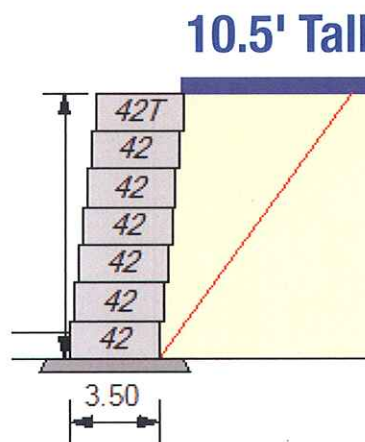

Stained FieldStone Face

Stained by contractor

10.5' Tall

3.50

The LB42 units can build an unreinforced wall up to 10.5'

Contact us today! Zeiser Wilbert Vault, Inc.
607-733-0568 - www.ZeiserWilbertVault.com