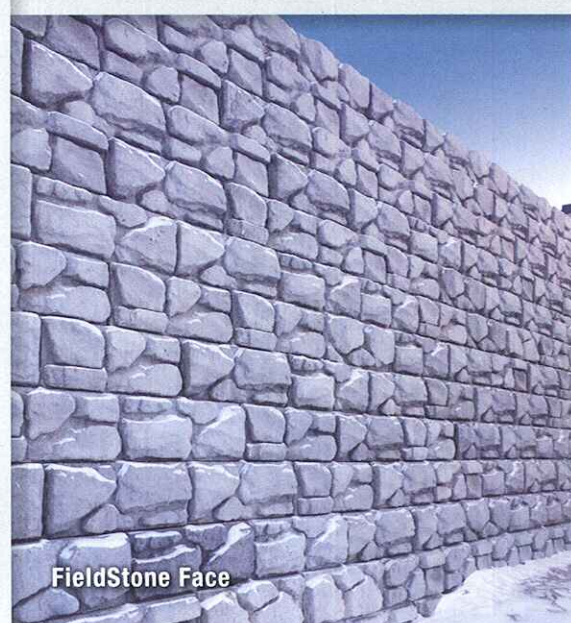

LondonBoulder™
Where Strength Meets Style

INTRODUCING A NEW BLOCK IN OUR FAMILY **FIELDSTONE**

**NEW
PRODUCT**

FieldStone Face Stained

FieldStone Face

FieldStone Face

FieldStone Face

FieldStone Face

Stained FieldStone Face

Stained by contractor

10.5' Tall

3.50

The LB42 units can build an unreinforced wall up to 10.5'

Contact us today! Zeiser Wilbert Vault, Inc.
607-733-0568 - www.ZeiserWilbertVault.com