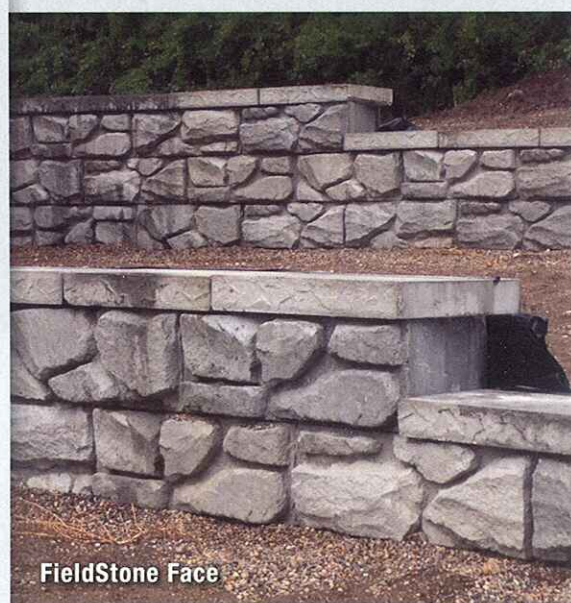

LondonBoulder™
Where Strength Meets Style

INTRODUCING A NEW BLOCK IN OUR FAMILY **FIELDSTONE**

**NEW
PRODUCT**

FieldStone Face Stained

FieldStone Face

FieldStone Face

FieldStone Face

FieldStone Face

Stained FieldStone Face

Stained by contractor

10.5' Tall

3.50

The LB42 units can build an unreinforced wall up to 10.5'

Contact us today! Zeiser Wilbert Vault, Inc.
607-733-0568 - www.ZeiserWilbertVault.com