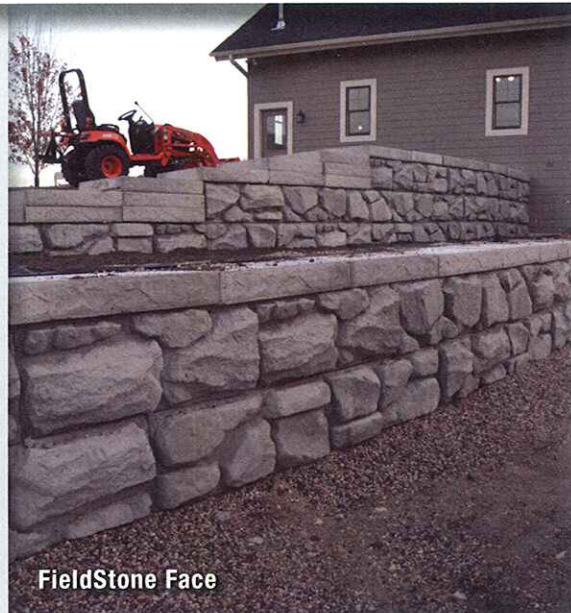

LondonBoulder™
Where Strength Meets Style

INTRODUCING A NEW BLOCK IN OUR FAMILY **FIELDSTONE**

**NEW
PRODUCT**

FieldStone Face Stained

FieldStone Face

FieldStone Face

FieldStone Face

FieldStone Face

Stained FieldStone Face

Stained by contractor

10.5' Tall

3.50

The LB42 units can build an unreinforced wall up to 10.5'

Contact us today! Zeiser Wilbert Vault, Inc.
607-733-0568 - www.ZeiserWilbertVault.com